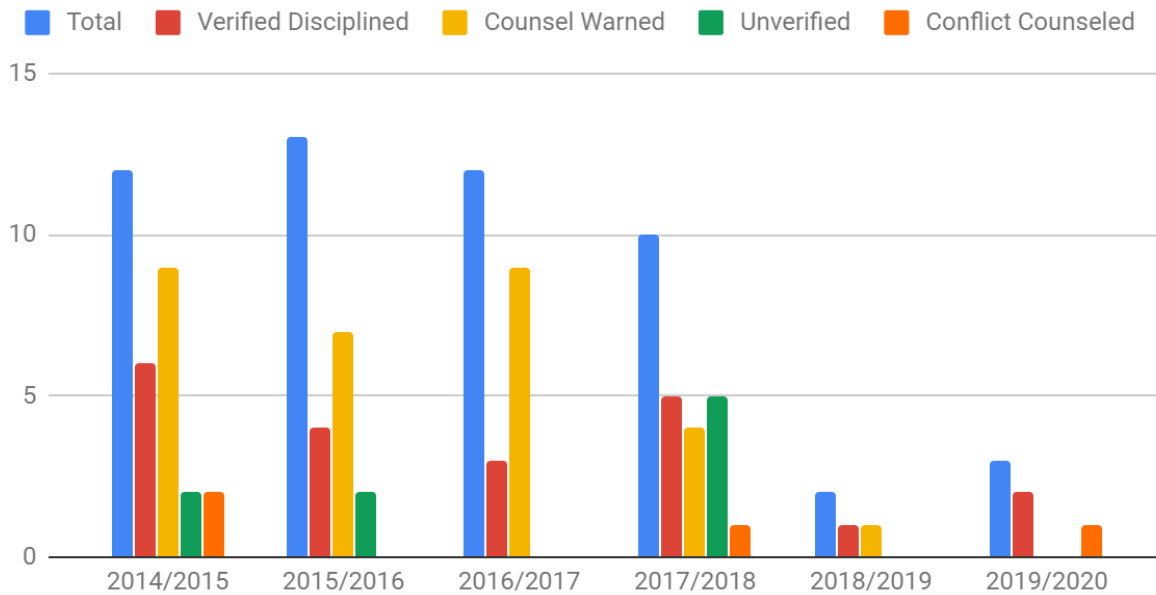

# Southington Local Schools Bully Data Middle and High School 2014-2020

## Chalker High School

Total, Verified Disciplined, Counsel Warned, Unverified and Conflict Counseled